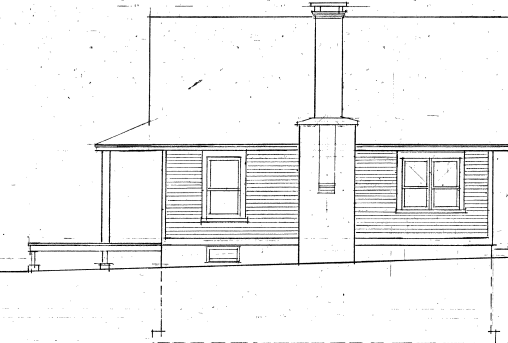

WEST ELEVATION

SECTION LOOKING SOUTH

EAST ELEVATION

FIRST FLOOR PLAN

BASEMENT PLAN

SOUTH ELEVATION

NORTH ELEVATION

D. TARINELLI ARCHITECT  
 4 CENTER STREET  
 COLLINGSVILLE, CONNECTICUT 06019  
 TELEPHONE & FAX (860) 693-4433  
 d.tarinelli@att.net (c) 860 729-3379 dtarch.net (web)

CARETAKER'S COTTAGE

The DEVINE Family Bill, Casey & Jason  
 84 BEAR SWAMP ROAD  
 ANDOVER, CONNECTICUT 06232  
 860 498-1231 bill@devineandprimitives

No.	Date	Issue
57	02	REVISED

PRELIMINARY DESIGN