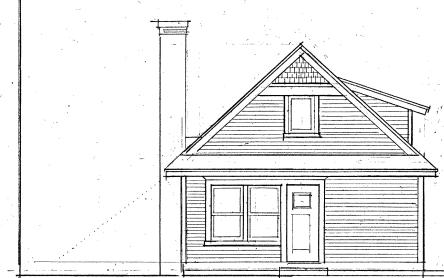

WEST ELEVATION

SECTION LOOKING SOUTH

EAST ELEVATION

FIRST FLOOR PLAN

BASEMENT PLAN

SOUTH ELEVATION

NORTH ELEVATION

D. TARINELLI ARCHITECT  
 4 CENTER STREET  
 COLLINGSVILLE, CONNECTICUT 06019  
 TELEPHONE & FAX (860) 693-4433  
 d.tarinelli@att.net (c) 860 729-3379 dtarch.net (web)

CARETAKER'S COTTAGE

The DEVINE Family Bill, Casey & Jason  
 84 BEAR SWAMP ROAD  
 ANDOVER, CONNECTICUT 06232  
 860 498-1231 bill@devineandprimitives

No.	Date	Issue
57	02	REVISED

PRELIMINARY DESIGN